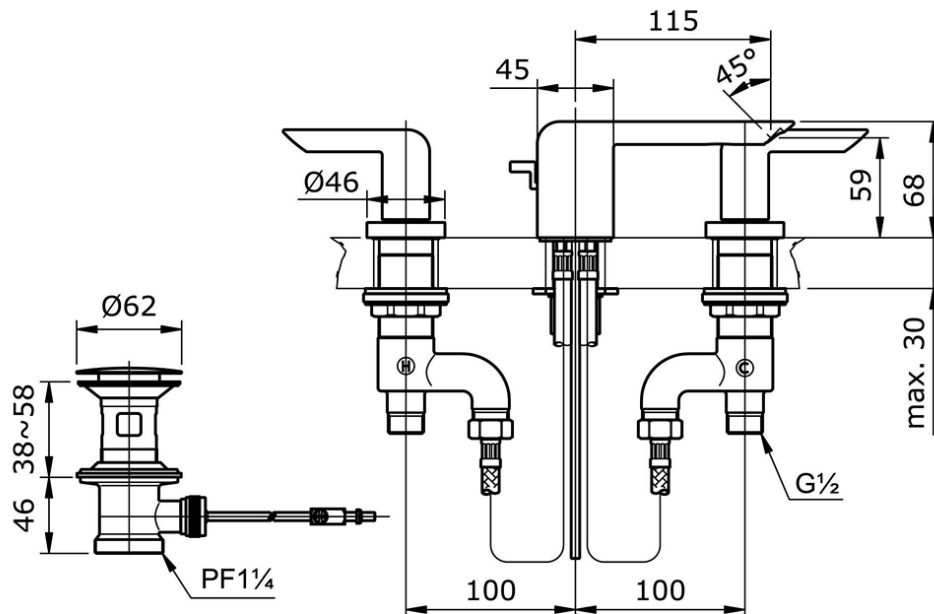

TX119LKBR

IDR 4,440,000.00

8" Lavatory Faucet With 1 1/4" Pop-Up Waste

Min Water Pressure: 0.05 MPa

Max Water Pressure: 0.75 MPa

Flow Rate: 7.0 Lpm

Some products may not be available in your area

Prices indicated are manufacturer's suggested retail price, prices may change anytime without notice.